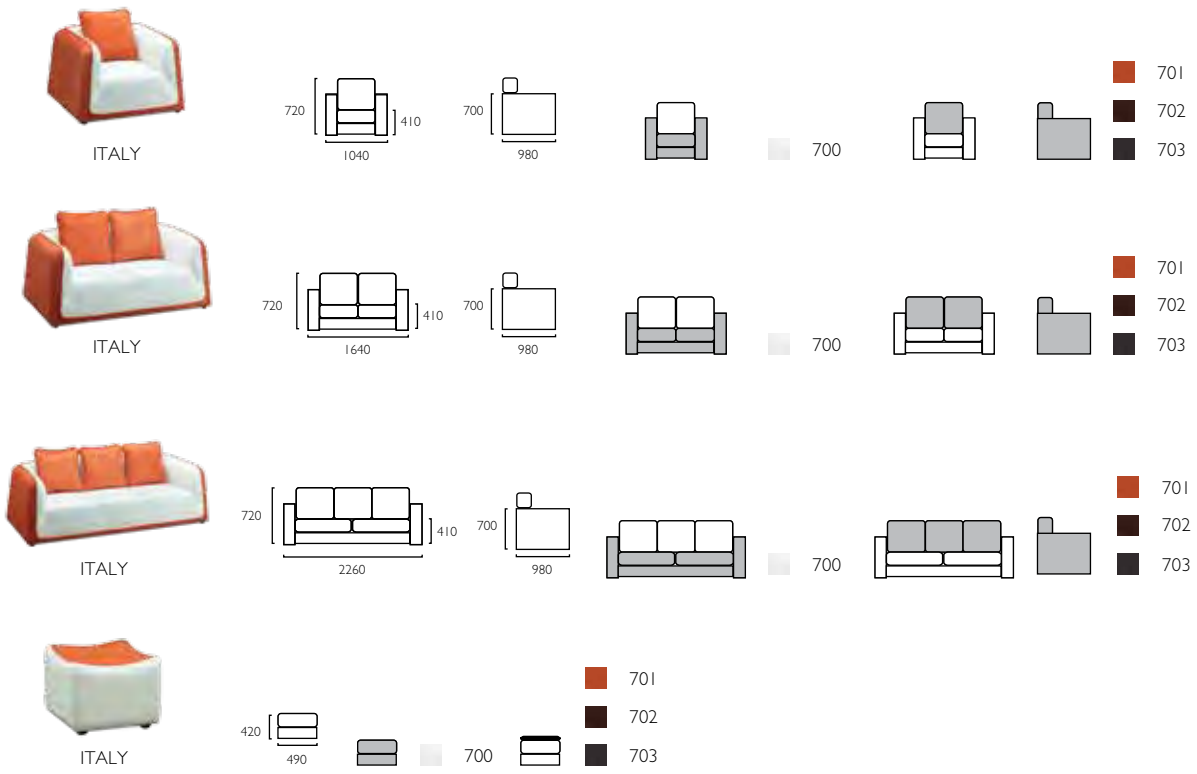

## ITALY

**Sofa 1 Seater**  
2300099/8700295/8701295

**Sofa 2 Seater**  
2300100/8700296/8701296

**Sofa 3 Seater**  
2300101/8700297/8701297

**Ottoman**  
2300102/8701298/8700298

form & function in  
perfect harmony