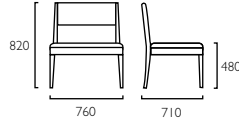

HAMILTON
FURNISHINGS

KEITARO

Sofa
2409815/8305068

LAYTON

TV Cabinet
3302127/3300002

● ■ 107/305