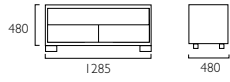

● 107

● 109

● 107

● 109

● 107

● 109

● 107

● 109

experience the essence of panache