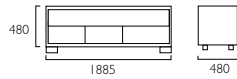

● 107

● 109

● 107

● 109

● 107

● 109

● 107

● 109

experience the essence of panache