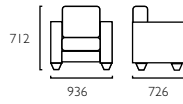

HAMILTON
FURNISHINGS

SPAIN

Sofa
2309135/8661314
2309137/8610314

Ottoman
2309136/8661315
2309138/8610315

- 107/661
- 107/611
- 109/662
- 109/610

- 107/661
- 107/611
- 109/662
- 109/610