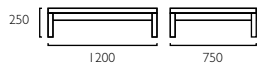

● 107

● 109

● 107

● 109

● 107

● 109

● 107

● 109

experience the essence of panache