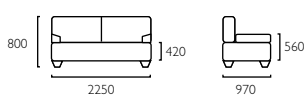

defining urban magnificence