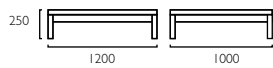

● 107

● 109

● 107

● 109

● 107

● 109

● 107

● 109

experience the essence of panache