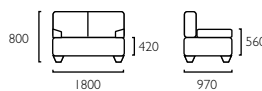

# DENMARK

Sofa 1 Seater  
2300093/8661289

Sofa 2 Seater  
2300094/8661290

Sofa 3 Seater  
2300095/8661291

# WYMAN

Coffee Table  
1309279/1320009

DENMARK

- 660
- 661
- 662
- 663

DENMARK

- 660
- 661
- 662
- 663