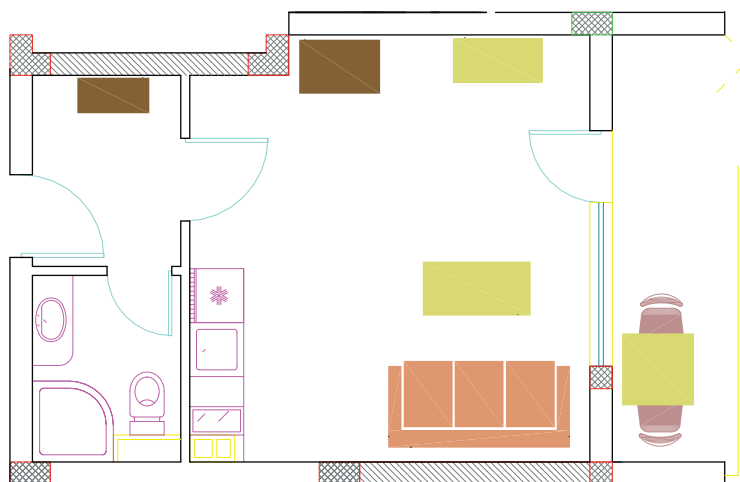

Wild Side  
Double Bed

Wild Side  
Dressing Table

Wild Side  
Bedside Cabinet

Vienna Sofa

Wild Side  
Dining Table

## Studio Furniture Package

This is an example of a typical studio apartment layout with the Wild Side Collection package items in situ. All inventories will be checked against your architectural floor-plans to ensure the best fit at the time of placing your order.

Lounge & Dining furniture includes:

Items	Quantity
Wild side : Entrance Unit	1
Wild side : TV Cabinet	1
Wild side : Coffee Table	1
Wild side : Wardrobe 2 Door	1
Vienna: 3- Seater Sofa Bed	1
Wall Picture	2
Floor Rug	1