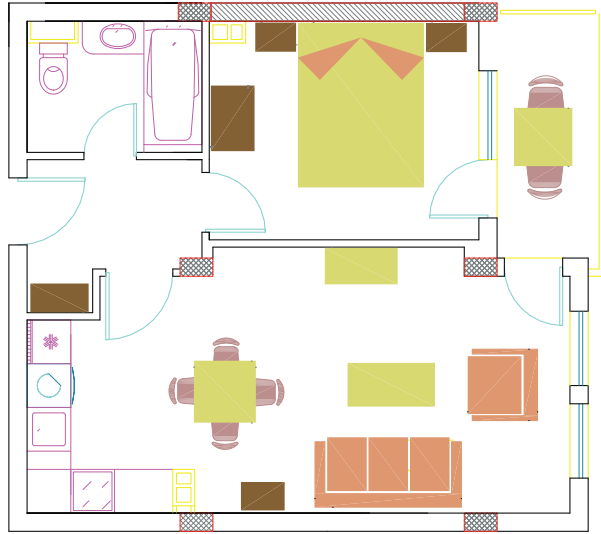

Lounge & Dining furniture includes:

Items	Quantity
Wild side : Entrance Unit	1
Wild side : TV Cabinet	1
Wild side : Coffee Table	1
Wild side : Wardrobe 2 Door	1
Vienna: 3- Seater Sofa Bed	1
Wall Picture	2
Floor Rug	1

Wild Side  
Dressing Table

Wild Side  
Bedside Cabinet

Vienna Sofa

Wild Side  
Dining Table

Lounge & Dining furniture includes:

Items	Quantity
Wild side : Bedside cabinet	2
Wild side Chest 5-drawers	1
Wild side : Double bed (matt. 150/200cm)	1
Wild side : Wardrobe 2 Door	1
Vienna: 3-Seater Sofa Bed	1
Wild side : Dining table 90*90cm	1
Wild side : Dining chairs	4
Wild side : Coffee Table	1
Wild side : Entrance Unit	1
Wild Side TV cabinet 100*55*65	1
Wild Side: Hanging Mirror	1
Wall Picture	4
Floor Rug	1