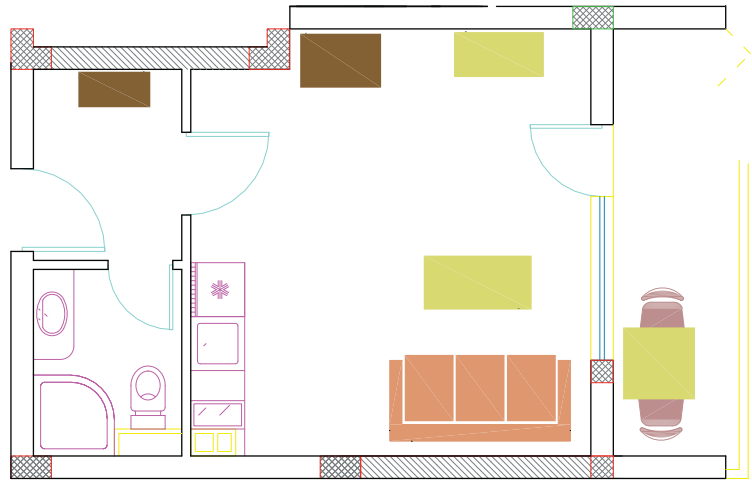

Warfold Wardrobe
and Dressing Table

Warfold
Double Bed
& Bedside Table

Warfold Double Bed

Warfold TV Cabinet and Drawer Set

Warfold Double Bed & Bedside Table

Vienna Sofa

Warfold Dining Chair

Studio Furniture Package

Lounge & Dining furniture includes:

Items	Quantity
Warfold : Entrance Unit	1
Warfold : TV Cabinet	1
Warfold : Coffee Table	1
Warfold : Wardrobe 2 Door	1
Vienna: 3- Seater Sofa Bed	1
Wall Picture	2
Floor Rug	1