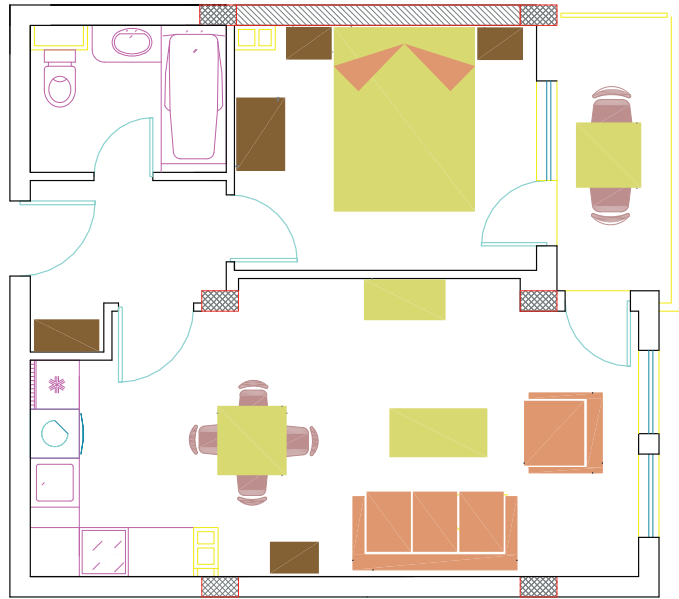

Lounge & Dining furniture includes:

Items	Quantity
Warfold : Entrance Unit	1
Warfold : TV Cabinet	1
Warfold : Coffee Table	1
Warfold : Wardrobe 2 Door	1
Vienna: 3- Seater Sofa Bed	1
Wall Picture	2
Floor Rug	1

Warfold TV Cabinet and Drawer Set

Warfold Double Bed & Bedside Table

Vienna Sofa

Warfold Dining Chair

One Bedroom Furniture Package

This is an example of a typical 1 bed apartment layout with the Warfold Collection package items in situ. All inventories will be checked against your architectural floorplans to ensure the best fit at the time of placing your order.

Lounge & Dining furniture includes:

Items	Quantity
Warfold : Bedside cabinet	2
Warfold : 8 draw dressing chest & mirror	1
Warfold : Double bed (matt. 165/198.5cm)	1
Warfold : Wardrobe 2 Door	1
Vienna: 3-Seater Sofa Bed	1
Warfold : Dining table 90*90cm	1
Warfold : Dining chairs	4
Warfold : C offee Table	1
Warfold : Entrance Unit	1
Warfold : TV Cabinet	1
Wall Picture	4
Floor Rug	1