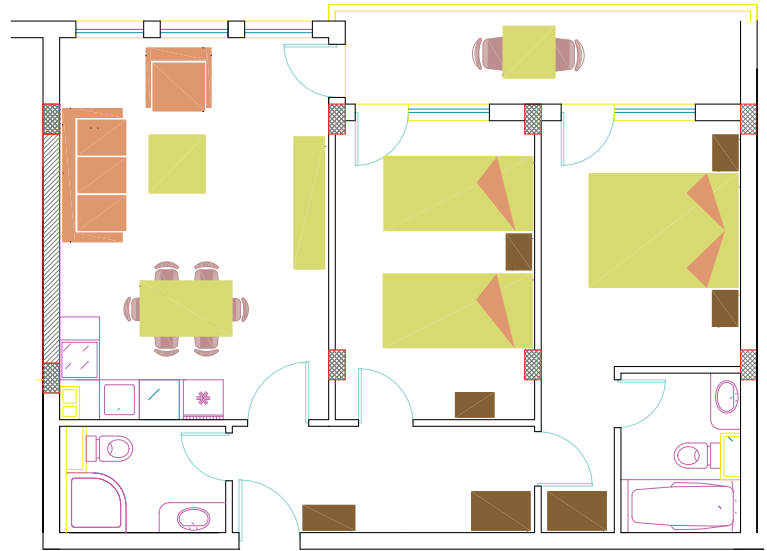

Warfold TV Cabinet and Drawer Set

Warfold Double Bed & Bedside Table

Vienna Sofa

Warfold Dining Chair

Two Bedroom Furniture Package

This is an example of a typical 2 bed apartment layout with the Warfold Collection package items in situ. All inventories will be checked against your architectural floorplans to ensure the best fit at the time of placing your order.

Lounge & Dining furniture includes:

Items	Quantity
Warfold : 8 draw dressing chest & mirror	1
Warfold : Dbl Bed (matt. 150/200)	1
Warfold : Single Bed (matt. 90/200)	2
Warfold : Bedside cabinets	3
Warfold : Dining Table 90*90cm	1
Warfold : Dining chairs	4
Warfold : Entrance Unit	1
Warfold : TV Cabinet	1
Warfold : Coffee Table	1
Warfold : Wardrobe 2 Door	2
Vienna: 3+ 1 Medium Sofa Set	1
Floor Rug	1
Wall Picture	6