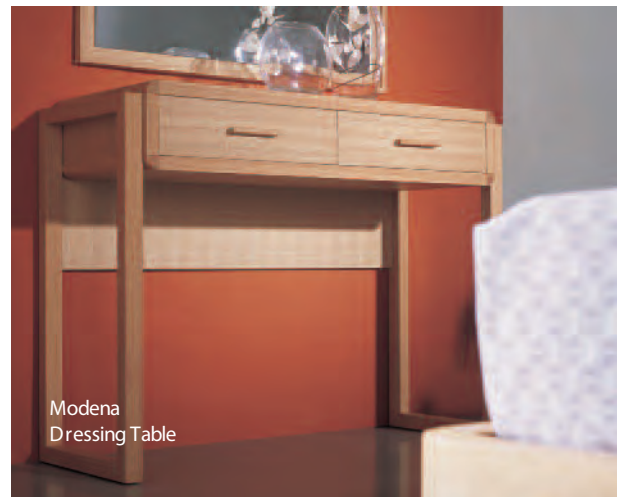

Modena
Dressing Table