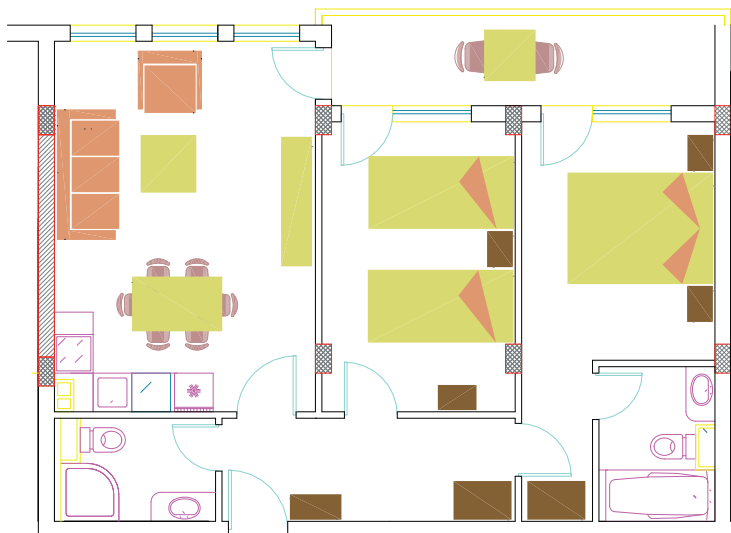

Modena
Dressing Table

Modena
Bedside Cabinet

Vienna Sofa

Two Bedroom Furniture Package

This is an example of a typical 2 bed apartment layout with the Modena Collection package items in situ. All inventories will be checked against your architectural floor-plans to ensure the best fit at the time of placing your order.

Lounge & Dining furniture includes:

Items	Quantity
Modena: Chest 4-Drawers 59x39x69cm	1
Modena: Coffee Table 125x68x35cm	1
Modena: Dbl Bed (matt. 150/200)	1
Modena: Dining Table 90x90cm	1
Modena: Dining chairs	4
Modena: Entrance Unit 90x39x181cm	1
Modena: Hanging Mirror 50x30x166 cm	1
Modena: Single Bed (incl matt. 90/200)	2
Modena: TV Cabinet 100x55x54cm	1
Modena: Wardrobe 2 Door 90x59x220cm	2
Vienna: 3+ 1 Medium Sofa Set	1
Modena: Bedside Cabinet	3
Wall Picture	6
Floor Rug	1