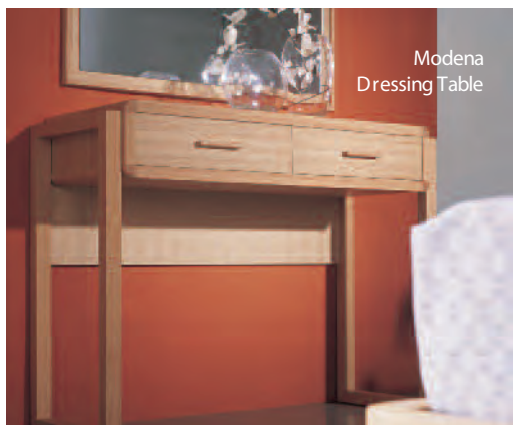

Modena
Bedside Cabinet

Modena
Dressing Table