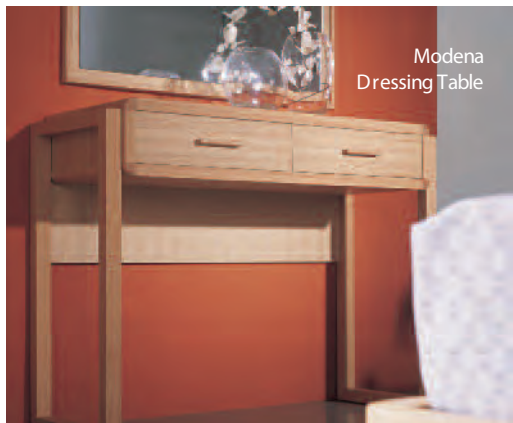

Modena
Bedside Cabinet

Modena
Dressing Table