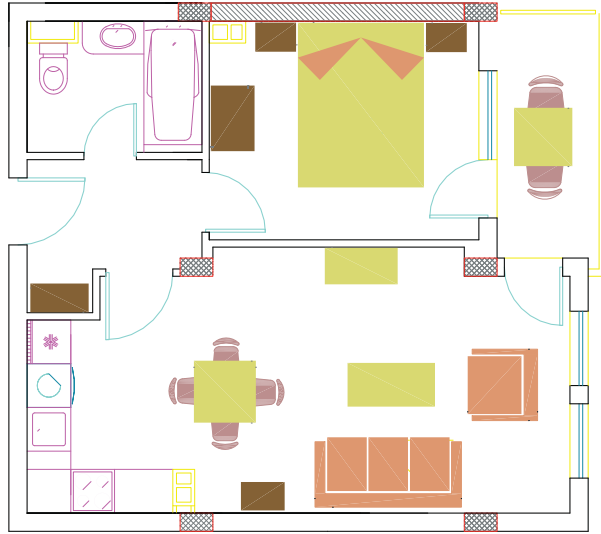

Lounge & Dining furniture includes:

Items	Quantity
Modena: Coffee Table 125x68x35 cm	1
Modena: Entrance Unit 80x39x181cm	1
Modena: TV Cabinet 100x55x54 cm	1
Modena: Wardrobe 2 Door 90x59x220cm	1
Vienna: 3-Seater Sofa Bed 201x93 cm	1
Wall Picture	2
Floor Rug	1

Modena
Dressing Table

Modena
Bedside Cabinet

Vienna Sofa

One Bedroom Furniture Package

This is an example of a typical 1 bed apartment layout with the Modena Collection package items in situ. All inventories will be checked against your architectural floorplans to ensure the best fit at the time of placing your order.

Lounge & Dining furniture includes:

Items	Quantity
Modena: Bedside cabinet 59x39x45cm	2
Modena: Chest 4-drawers 59x39x69cm	1
Modena: Coffee table 125x68x35cm	1
Modena: Double bed (matt. 150/200cm)	1
Modena: Dining table 90x90cm	1
Modena: Dining chairs	4
Modena: Entrance Unit 90x39x181cm	1
Modena: Hanging Mirror 50x30x166cm	1
Modena: Wardrobe 2 Door 90x59x220cm	1
Vienna: 3-Seater Sofa Bed 201x93cm	1
Modena: TV Cabinet 100x55x54 cm	1
Wall Picture	4
Floor Rug	1