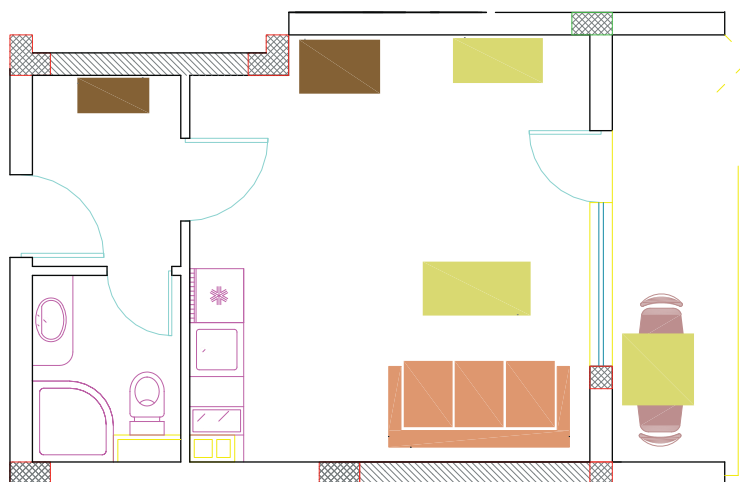

Modena
Dressing Table

Modena
Double Wardrobes
& Double Bed

Modena
Double Bed

Modena
Dressing Table

Modena
Bedside Cabinet

Vienna Sofa

Studio Furniture Package

This is an example of a typical studio apartment layout with the Modena Collection package items in situ. All inventories will be checked against your architectural floorplans to ensure the best fit at the time of placing your order.

Lounge & Dining furniture includes:

Items	Quantity
Modena: Coffee Table 125x68x35 cm	1
Modena: Entrance Unit 80x39x181cm	1
Modena: TV Cabinet 100x55x54 cm	1
Modena: Wardrobe 2 Door 90x59x220cm	1
Vienna: 3-Seater Sofa Bed 201x93 cm	1
Wall Picture	2
Floor Rug	1